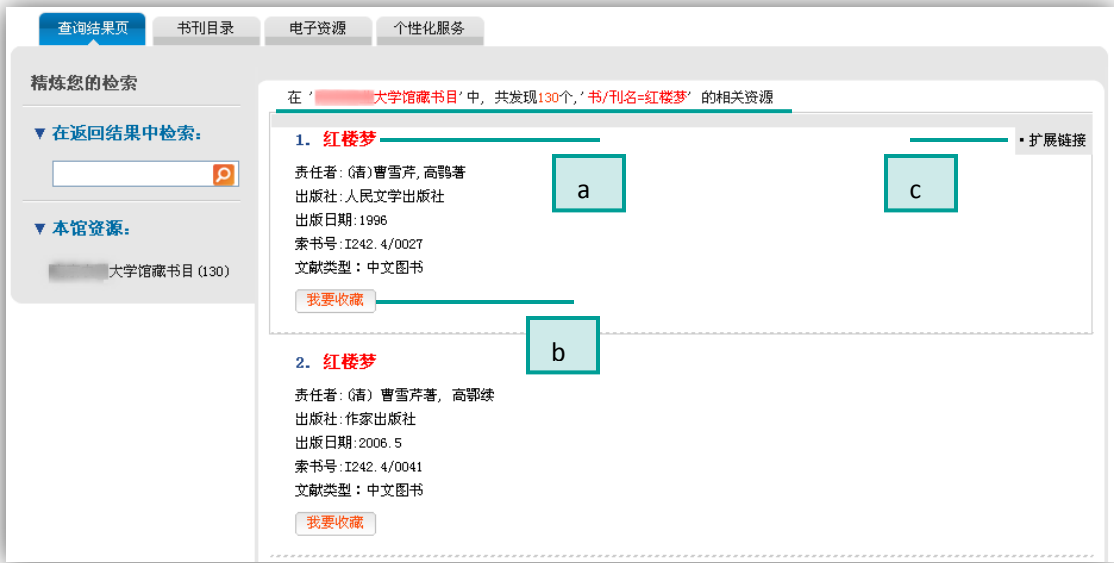

历史| 搜索 高级搜索

语言： 中文 西文

条件： 前方一致 任意匹配

字段： 书名 作者 主题词 ISBN 出版社 分类号 索书号

1.4 查看检索结果

a) 点击题名至 OPAC 该条记录

b) 收藏该书

The screenshot shows the library's search results page. On the left, there are navigation tabs: '查询结果页', '书目目录', '电子资源', and '个性化服务'. Below these is a search refinement section with a search box and a '本馆资源' section showing '大学馆藏书目 (130)'. The main content area displays search results for '红楼梦' (Dream of the Red Chamber) with details like author (曹雪芹), publisher (人民文学出版社), and a '我要收藏' (Add to collection) button. A '登录' (Login) form is overlaid on the right, with a '登录帐号' (Login account) label. Below the search results, a '我的参考文献(8)' (My references) section is visible, listing three references related to the book.

c) 获得更多信息

This screenshot provides a detailed view of the book '红楼梦'. It includes a '简介' (Introduction) section, a '目录内容' (Table of Contents) section, and a '更多收录信息' (More collection information) section. The '简介' section contains a detailed description of the book's significance and its place in Chinese literature. The '目录内容' section lists the chapters of the book. The '更多收录信息' section provides details about the book's availability in the library's collection, including the number of copies and the location. A '馆际互借' (Inter-library loan) section is also present, along with a 'Web Search' section for finding the book online. A '扩展链接' (Extended links) label points to the '简介' section.